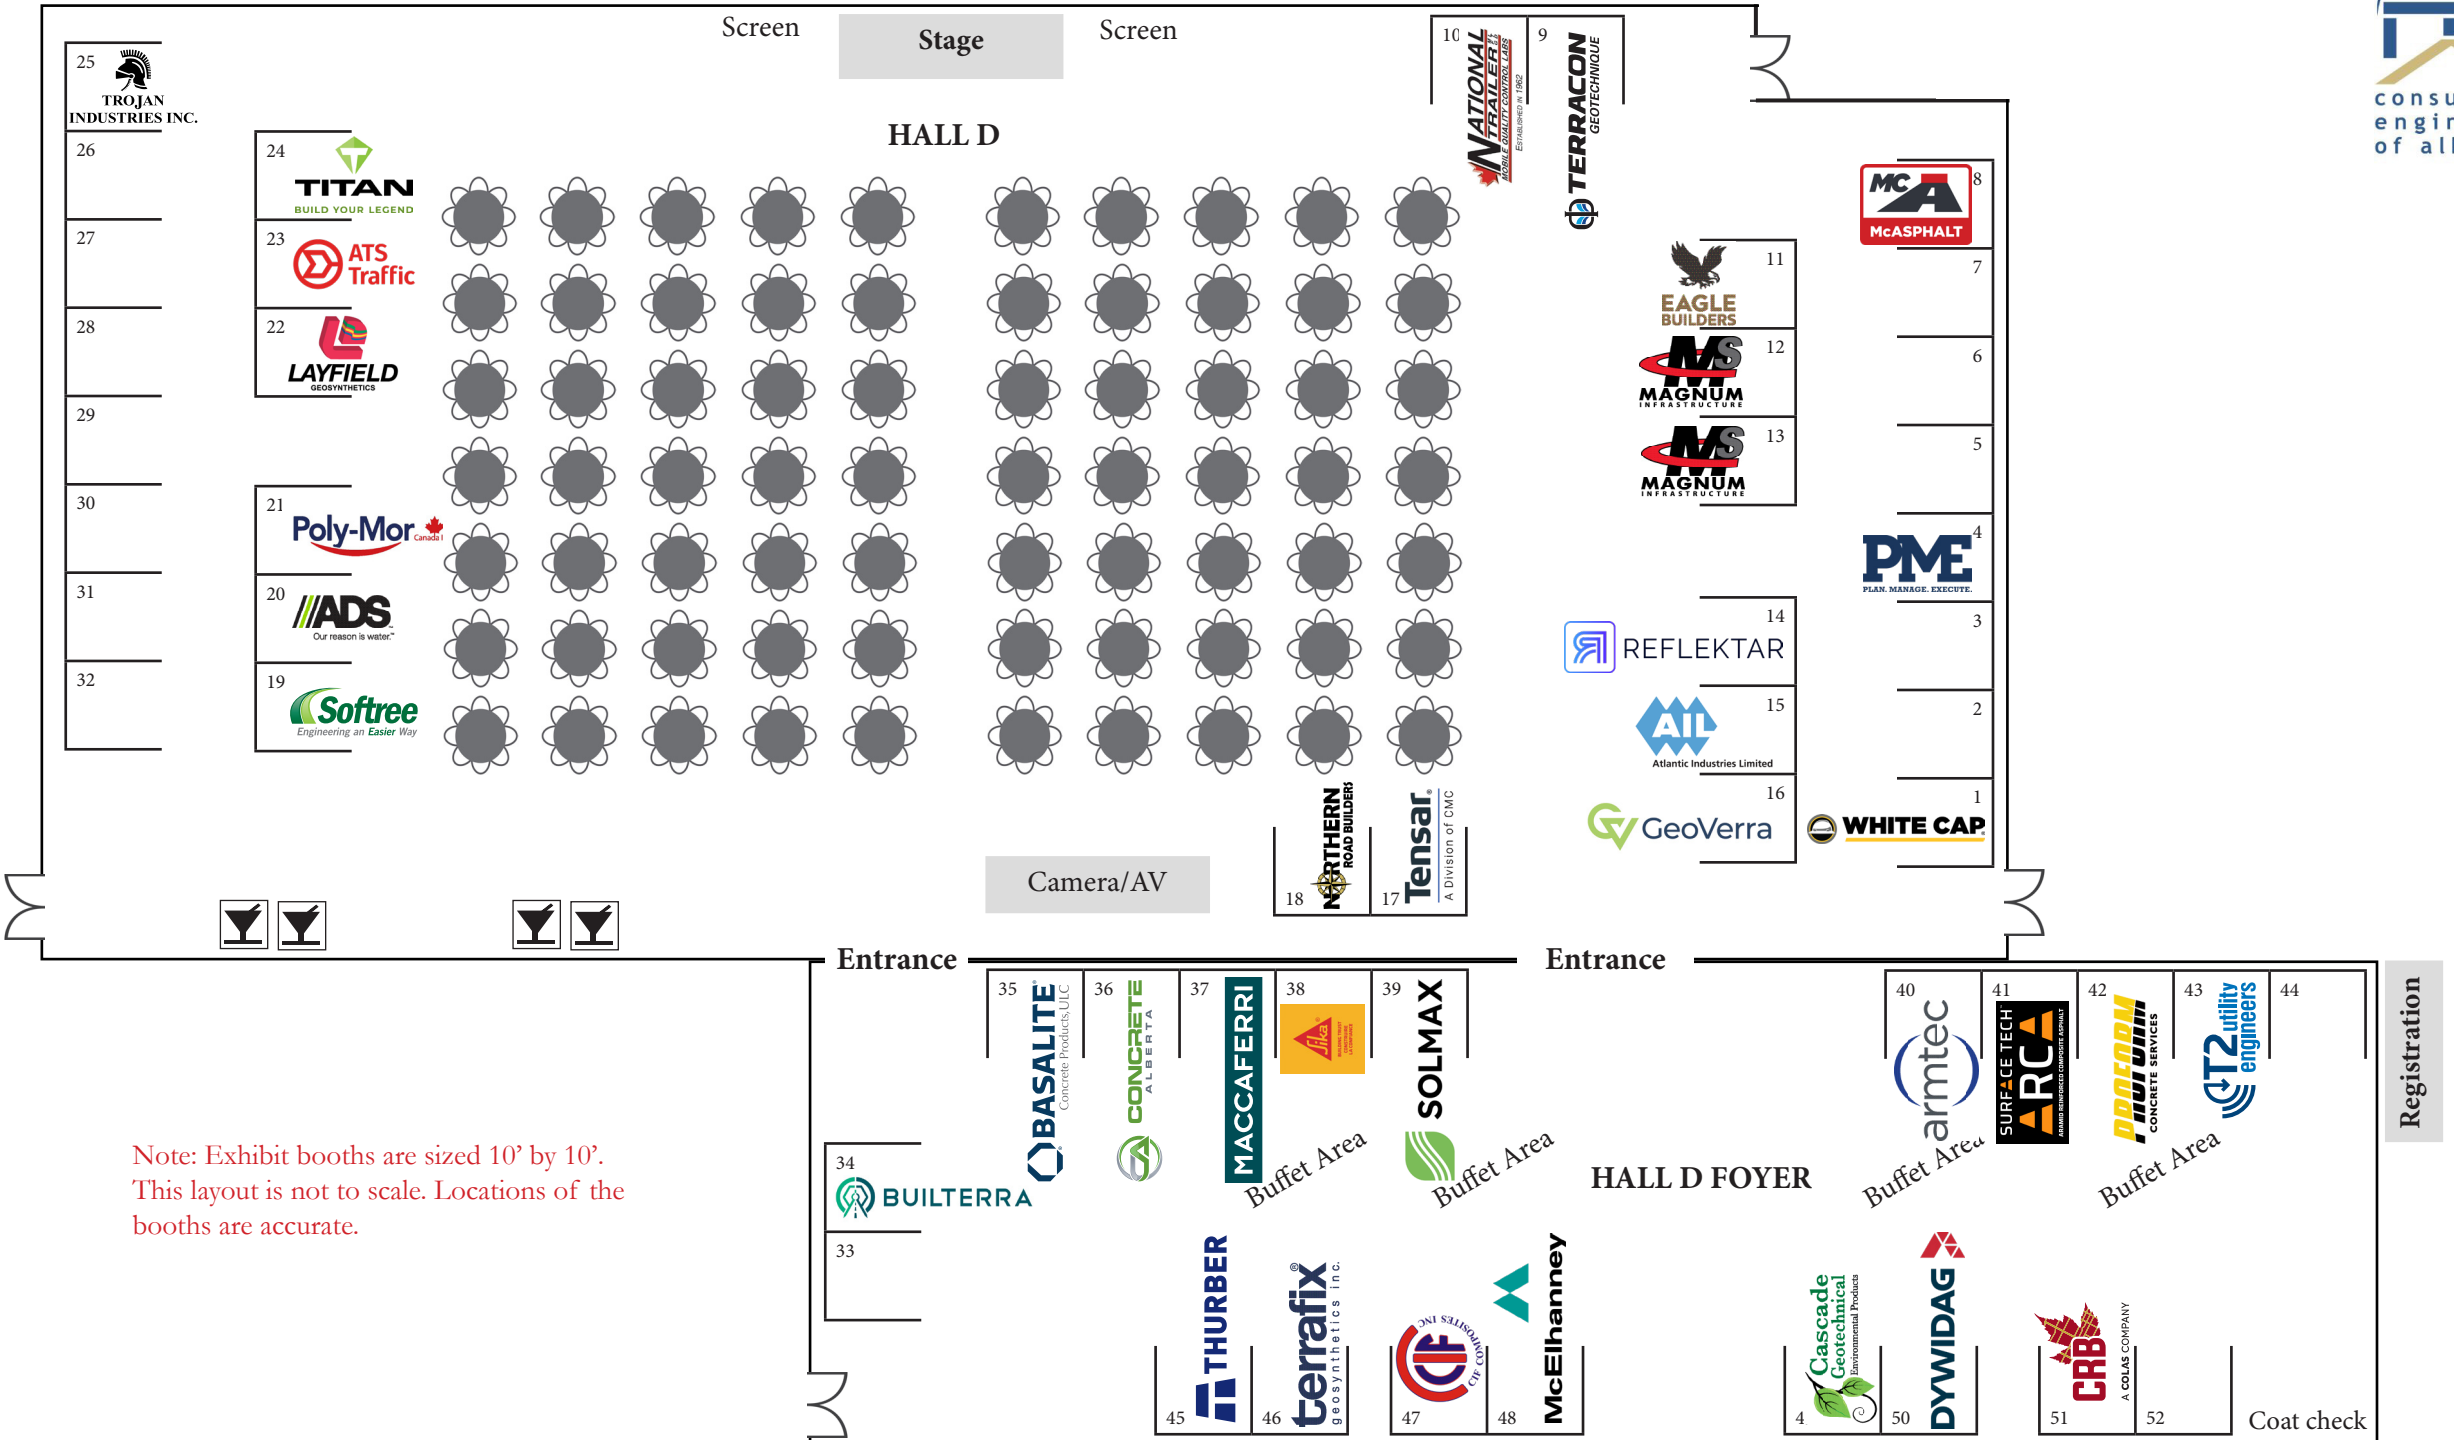

# Tradeshow Floor Map

Note: Exhibit booths are sized 10' by 10'.  
This layout is not to scale. Locations of the booths are accurate.